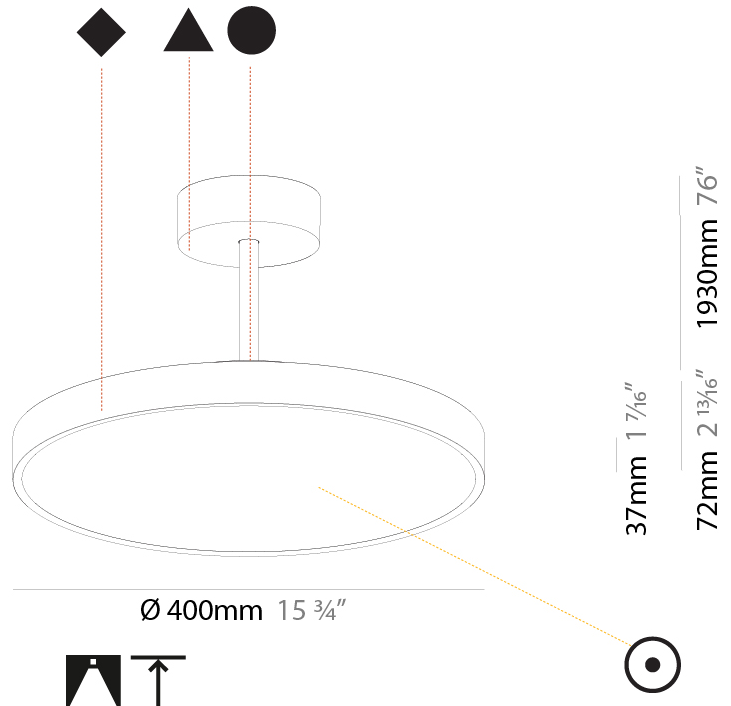

GENERAL

Series: Sign Diva Tube
Subseries: Sign Diva Tube
Brand: Prolicht
Division: Architectural
Mounting Type: Suspension
Mounting Location: Ceiling
Subcategory: Pendant

PHYSICAL

Shape: Round
Diameter (mm): 400
Diameter (in): 15 3/4
Height (mm): 72
Height (in): 2 13/16
Max. Overall Height (mm): 2002
Max. Overall Height (in): 78 13/16
Light Distribution: Direct
Weight (kg): 2.888
Weight (lbs): 6.366
Diffuser: PMMA - Opal / Micro-Prism / Sparkling Secret / Vintage Industrial
Fixture Finish: SSR / BKV / CWI / CRY / HAB / UFT / ITA / RUA / FTG / MYG / LOD / PUS / FRO / FUP / KIA / POP / BLS / SPG / MEY / GOH / GUM / CHC / COM / ABZ / JAG / OBR / MOS / ROR
Fixture Material: Extruded Aluminum / Steel

ELECTRICAL

Lamp Type: LED (Zhaga Standard)
Input Wattage (W): 17
Total Output Wattage (W): 16
Dimming: Tri-Mode (Non-Dimming and Phase Dimming (120Vac only) and 0-10V Dimming)
Driver Included: Yes
Driver Location: Integrated
Driver Type: Constant Current - Universal
Driver Class: Class 2
Input Voltage (V): 120 - 277
Constant Current (mA): 500

LED

Color Temperature (*K): 2700 / 3000 / 3500 / 4000
Max. Delivered Lumen (lm): 1807 / 1943 / 1951 / 1991
Nominal Lumen (lm): 2250 / 2450 / 2430 / 2480
CRI: >90 CRI
Lamp Life (hrs): 50000

OPTICAL

RATINGS AND CERTIFICATIONS

Certified By: Certified for North American Standards
IP rating: IP20