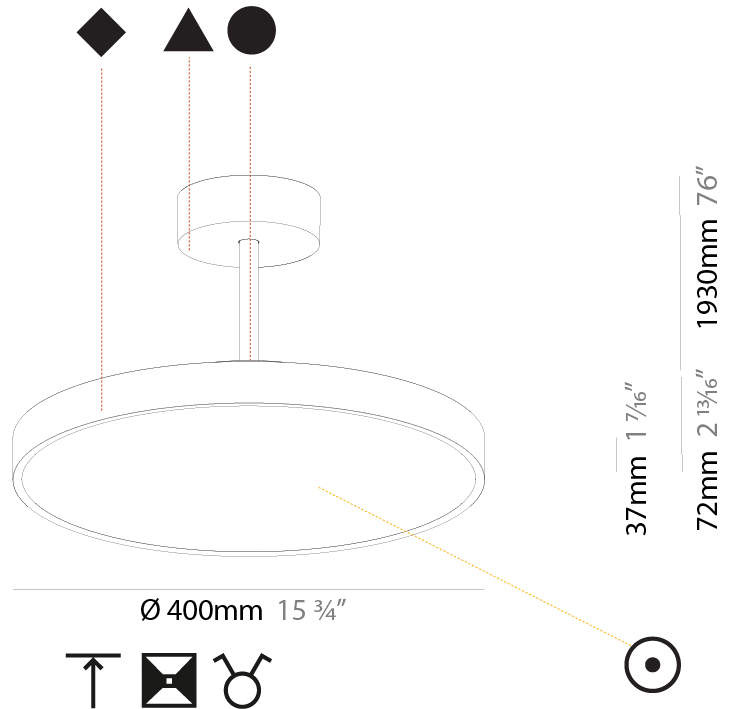

GENERAL

Series: Sign Diva Tube
Subseries: Sign Diva Tube
Brand: Prolicht
Division: Architectural
Mounting Type: Suspension
Mounting Location: Ceiling
Subcategory: Pendant

PHYSICAL

Shape: Round
Diameter (mm): 400
Diameter (in): 15 3/4
Height (mm): 72
Height (in): 2 13/16
Max. Overall Height (mm): 2002
Max. Overall Height (in): 78 13/16
Light Distribution: Direct / Indirect
Weight (kg): 3.314
Weight (lbs): 7.306
Diffuser: [PMMA - Opal](#) / [Micro-Prism](#) / [Sparkling Secret](#) / [Vintage Industrial](#)
Fixture Finish: [SSR / BKV / CWI / CRY / HAB / UFT / ITA / RUA / FTG / MYG / LOD / PUS / FRO / FUP / KIA / POP / BLS / SPG / MEY / GOH / GUM / CHC / COM / ABZ / JAG / OBR / MOS / ROR](#)
Fixture Material: [Extruded Aluminum](#) / [Steel](#)

ELECTRICAL

Lamp Type: LED (Zhaga Standard)
Input Wattage (W): 30
Total Output Wattage (W): 27.8
Dimming: [Tri-Mode (Non-Dimming and Phase Dimming (120Vac only) and 0-10V Dimming)](#)
Driver Included: Yes
Driver Location: Integrated
Driver Type: Constant Current - Universal
Driver Class: Class 2
Input Voltage (V): 120 - 277
Constant Current (MA): 500 / 350

LED

Color Temperature (*K): [3000](#) / [3500](#) / [4000](#)
Max. Delivered Lumen (lm): 3049 / 3019 / 3055 / 3117
Nominal Lumen (lm): 4182 / 4142 / 4189 / 4275
CRI: >90 CRI
Lamp Life (hrs): 50000

OPTICAL

RATINGS AND CERTIFICATIONS

Certified By: Certified for North American Standards
IP rating: IP20